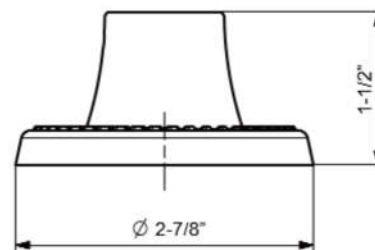

Decorative Round Flange 1", Pair

Cat.No.
354

Base Diameter: 2-7/8"
Tube Diameter: 1"

Features:

- ▶ To be used with straight shower rods only
- ▶ For use with 1" shower rods
- ▶ Sold in pairs
- ▶ Available in 7 finishes
- ▶ Zinc and brass construction
- ▶ Use of ceiling supports required (Not Included)
- ▶ Mounting Hardware included

Finishes:

- CP** Polished Chrome
- PN** Polished Nickel
- BN** Brushed Nickel
- ORB** Oil Rubbed Bronze
- PB** Polished Brass
- MB** Matte Black
- WH** White

Dimensions are nominal and may vary. Dimensions and specifications subject to change without notice.